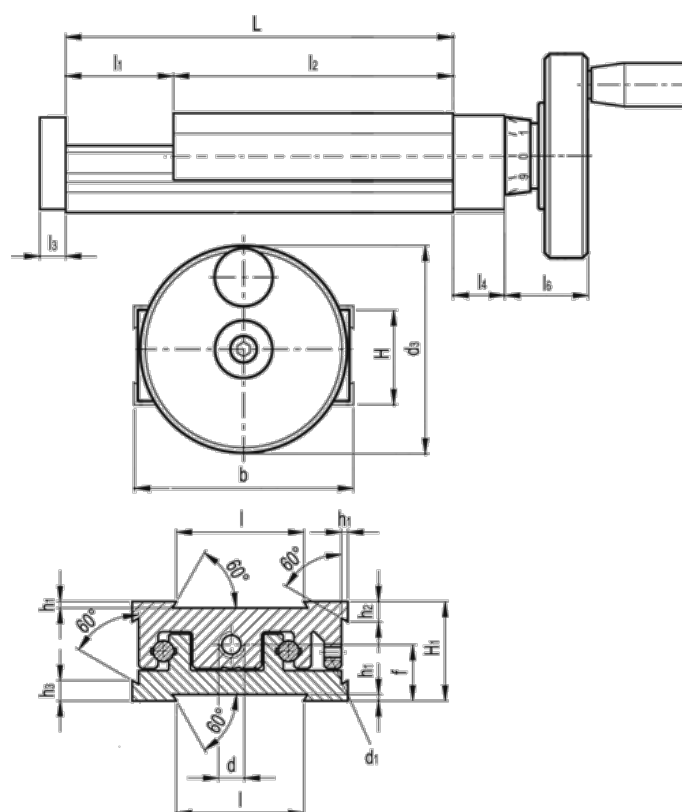

Data Sheet

Article number: 20772023

Description: Adjustable slide unit
GN 900-80-220-100-H-1

Measures

b = 80	h2 = 10.0
d = M8x1	h3 = 10.0
d1 = M5	l = 50
d3 = 80	L - l1 = 220-100
f = 20.5	l2 = 120
H = 35.5	l3 = 8
h1 = 2.0	l4 = 16
H1 = 36	l6 = 31